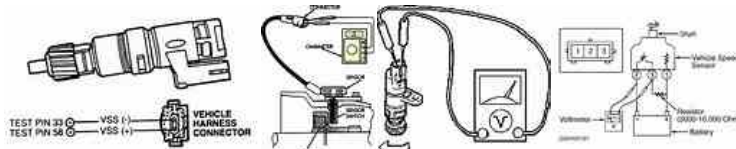

Images of testing a vehicle speed sensor

bing.com/images

See more images of [testing a vehicle speed sensor](#)

[VIDEO] [How to Test a 2 Wire Speed Sensor - YouTube](#)